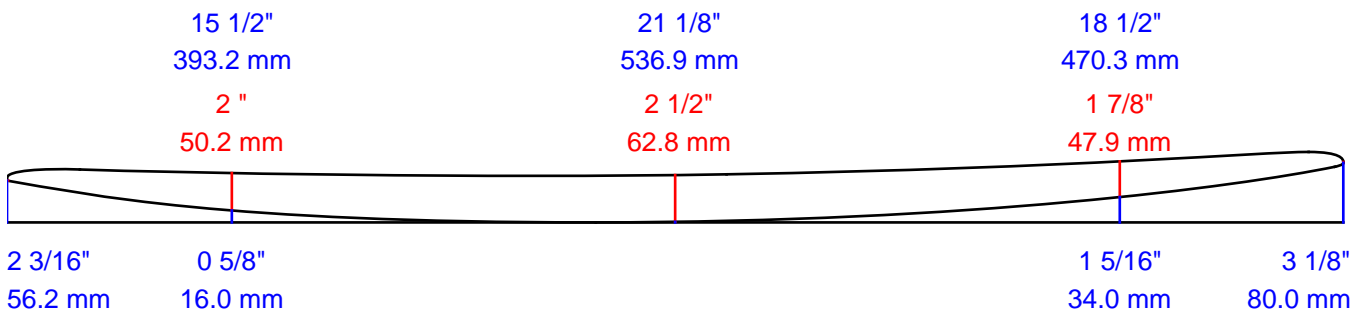

AKU SHAPER

Customer:

Date: 19 déc. 2013

Length: 5' 11" (1803.9)

Width: 21 1/4" (540.0)

Thickness: 2 1/2" (62.8)

Tail Stop: 35 7/16" (900.0)

File: The Scorpion 5'10

Blank:

Designed by:

Measurements are center, one foot in and one foot back, over curve.

Comments: